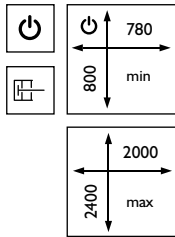

B01 RAL

X-SKY89S

X-SKY103S

X-SKY131

MOUNTING OPTIONS

uqr.to/ea3e

BOTTOM BAR

Visible

P-FINX

up to 1,8
01-04-67
43 x 26

Wrapped
P-FINXL

up to 3
01-04-67
55 x 44

GUIDING PROFILE 89
also possible for 103 and 131

GUIDING PROFILE 131

OPTIONS OF CABLE OUTLET

FABRICS SELECTION