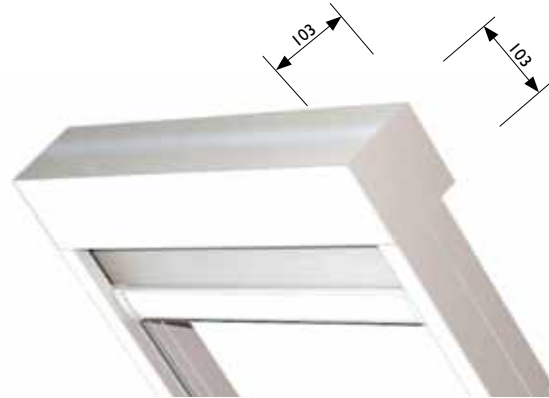

B01 RAL

X-SKY89S

X-SKY103S

X-SKY131

MOUNTING OPTIONS

uqr.to/ea3e

BOTTOM BAR

Visible

P-FINX

up to 1,8
01-04-67
43 x 26

Wrapped
P-FINXL

up to 3
01-04-67
55 x 44

GUIDING PROFILE 89
also possible for 103 and 131

GUIDING PROFILE 131

OPTIONS OF CABLE OUTLET

FABRICS SELECTION