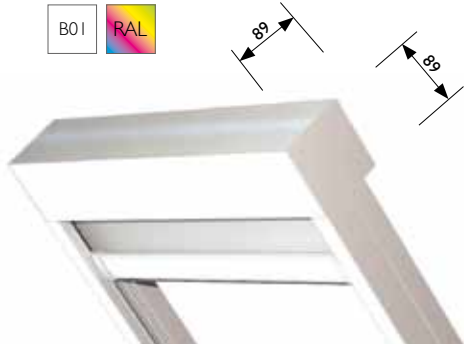

B01 RAL

X-SKY89S

X-SKY103S

X-SKY131

MOUNTING OPTIONS

uqr.to/ea3e

BOTTOM BAR

Visible

P-FINX

up to 1,8
01-04-67
43 x 26

Wrapped
P-FINXL

up to 3
01-04-67
55 x 44

GUIDING PROFILE 89
also possible for 103 and 131

GUIDING PROFILE 131

OPTIONS OF CABLE OUTLET

FABRICS SELECTION