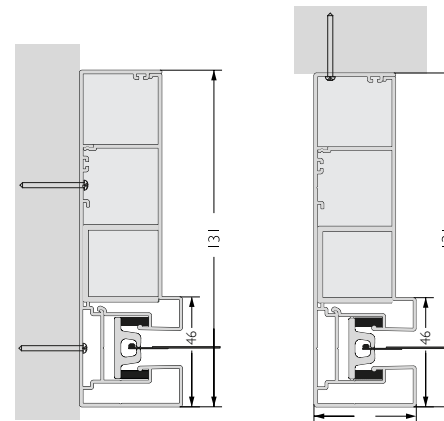

B01 RAL

X-SKY89S

X-SKY103S

X-SKY131

MOUNTING OPTIONS

uqr.to/ea3e

BOTTOM BAR

Visible

P-FINX

up to 1,8
01-04-67
43 x 26

Wrapped
P-FINXL

up to 3
01-04-67
55 x 44

GUIDING PROFILE 89
also possible for 103 and 131

GUIDING PROFILE 131

OPTIONS OF CABLE OUTLET

FABRICS SELECTION