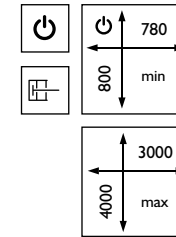

B01 RAL

X-SKY89S

X-SKY103S

X-SKY131

MOUNTING OPTIONS

uqr.to/ea3e

BOTTOM BAR

Visible

P-FINX

up to 1,8
01-04-67
43 x 26

Wrapped
P-FINXL

up to 3
01-04-67
55 x 44

GUIDING PROFILE 89
also possible for 103 and 131

GUIDING PROFILE 131

OPTIONS OF CABLE OUTLET

FABRICS SELECTION