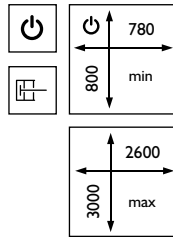

B01 RAL

X-SKY89S

X-SKY103S

X-SKY131

MOUNTING OPTIONS

uqr.to/ea3e

BOTTOM BAR

Visible

P-FINX

up to 1,8
01-04-67
43 x 26

Wrapped
P-FINXL

up to 3
01-04-67
55 x 44

GUIDING PROFILE 89
also possible for 103 and 131

GUIDING PROFILE 131

OPTIONS OF CABLE OUTLET

FABRICS SELECTION