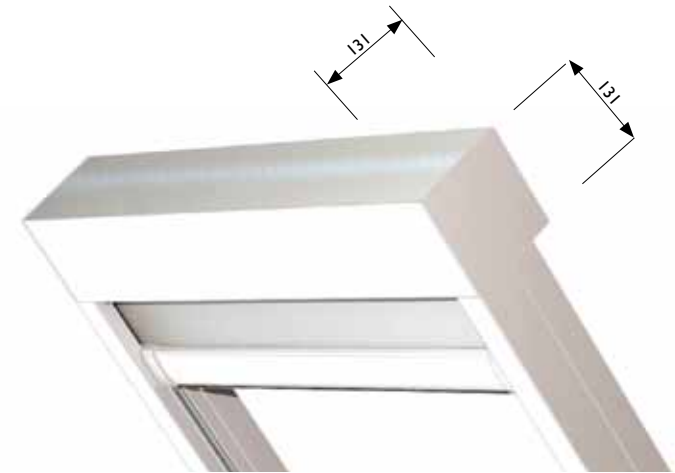

B01 RAL

X-SKY89S

X-SKY103S

X-SKY131

MOUNTING OPTIONS

uqr.to/ea3e

BOTTOM BAR

Visible

P-FINX

up to 1,8
01-04-67
43 x 26

Wrapped
P-FINXL

up to 3
01-04-67
55 x 44

GUIDING PROFILE 89
also possible for 103 and 131

GUIDING PROFILE 131

OPTIONS OF CABLE OUTLET

FABRICS SELECTION